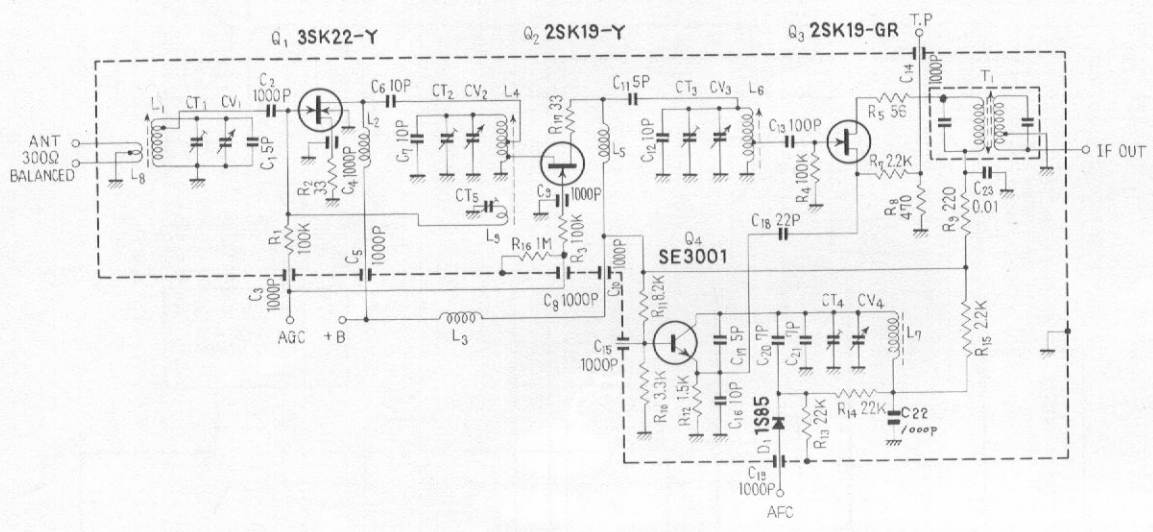

FM FRONT END

FM FRONT END
W11-033