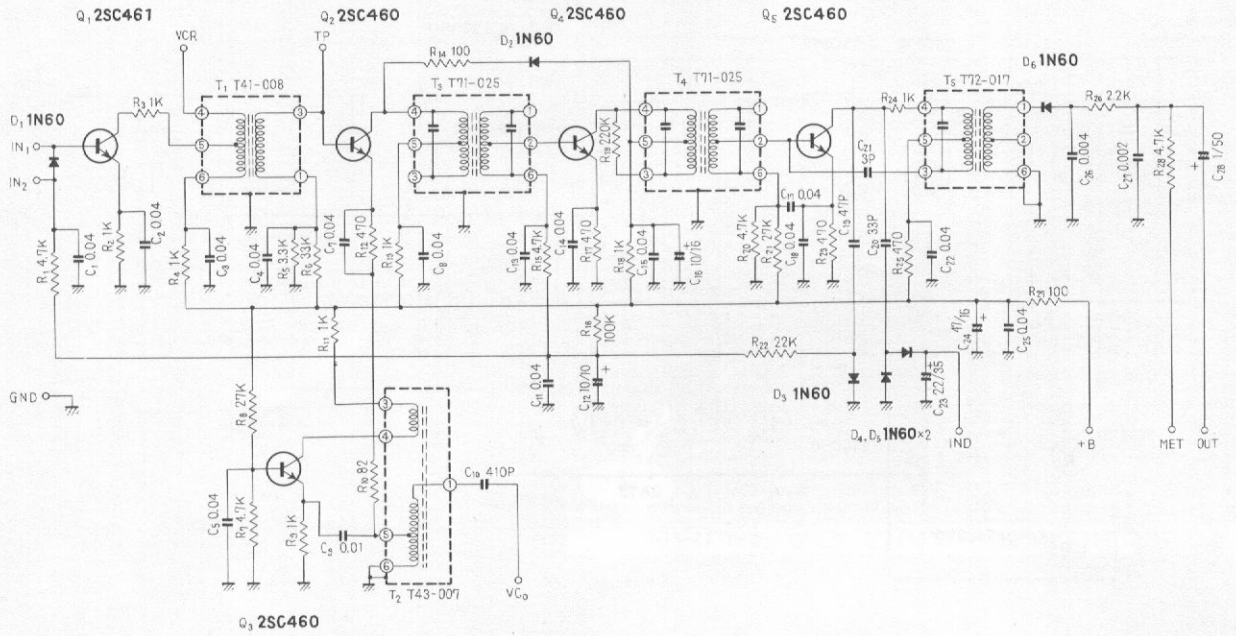

AM TUNER UNIT

AM TUNER UNIT

W14-011