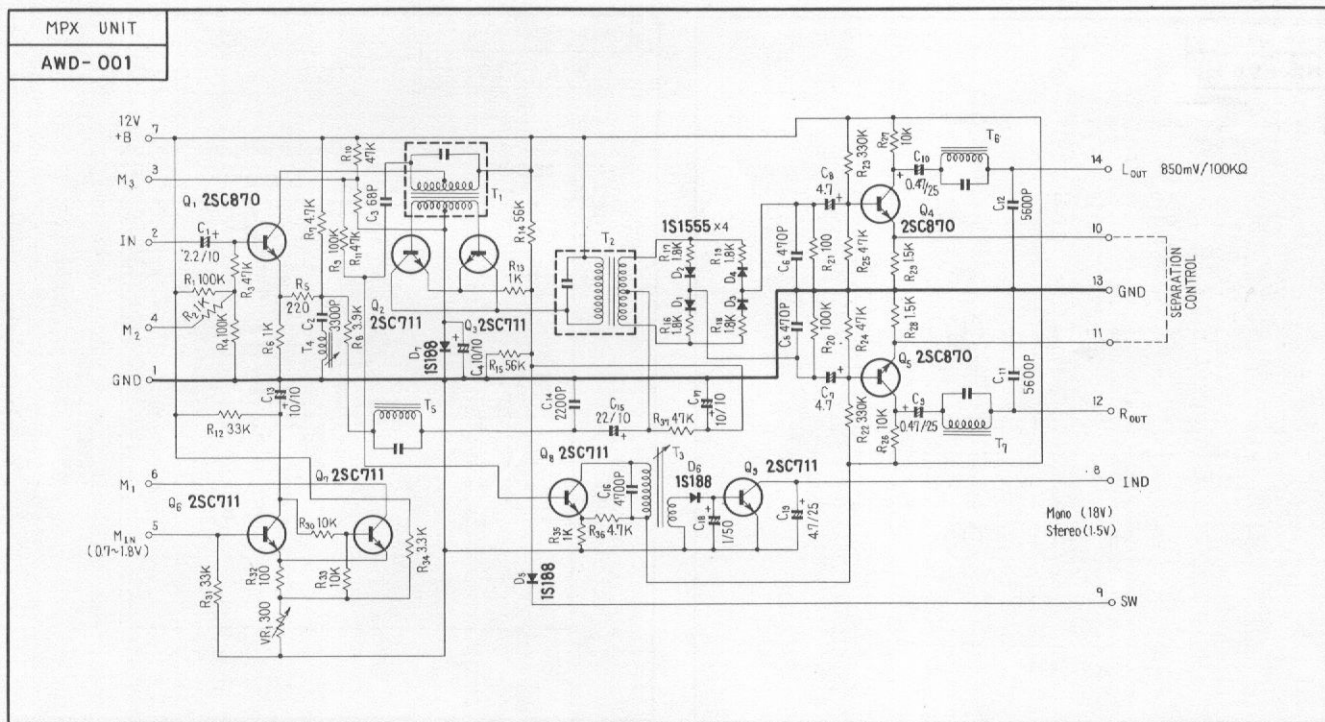

MPX UNIT for FV model

MPX UNIT